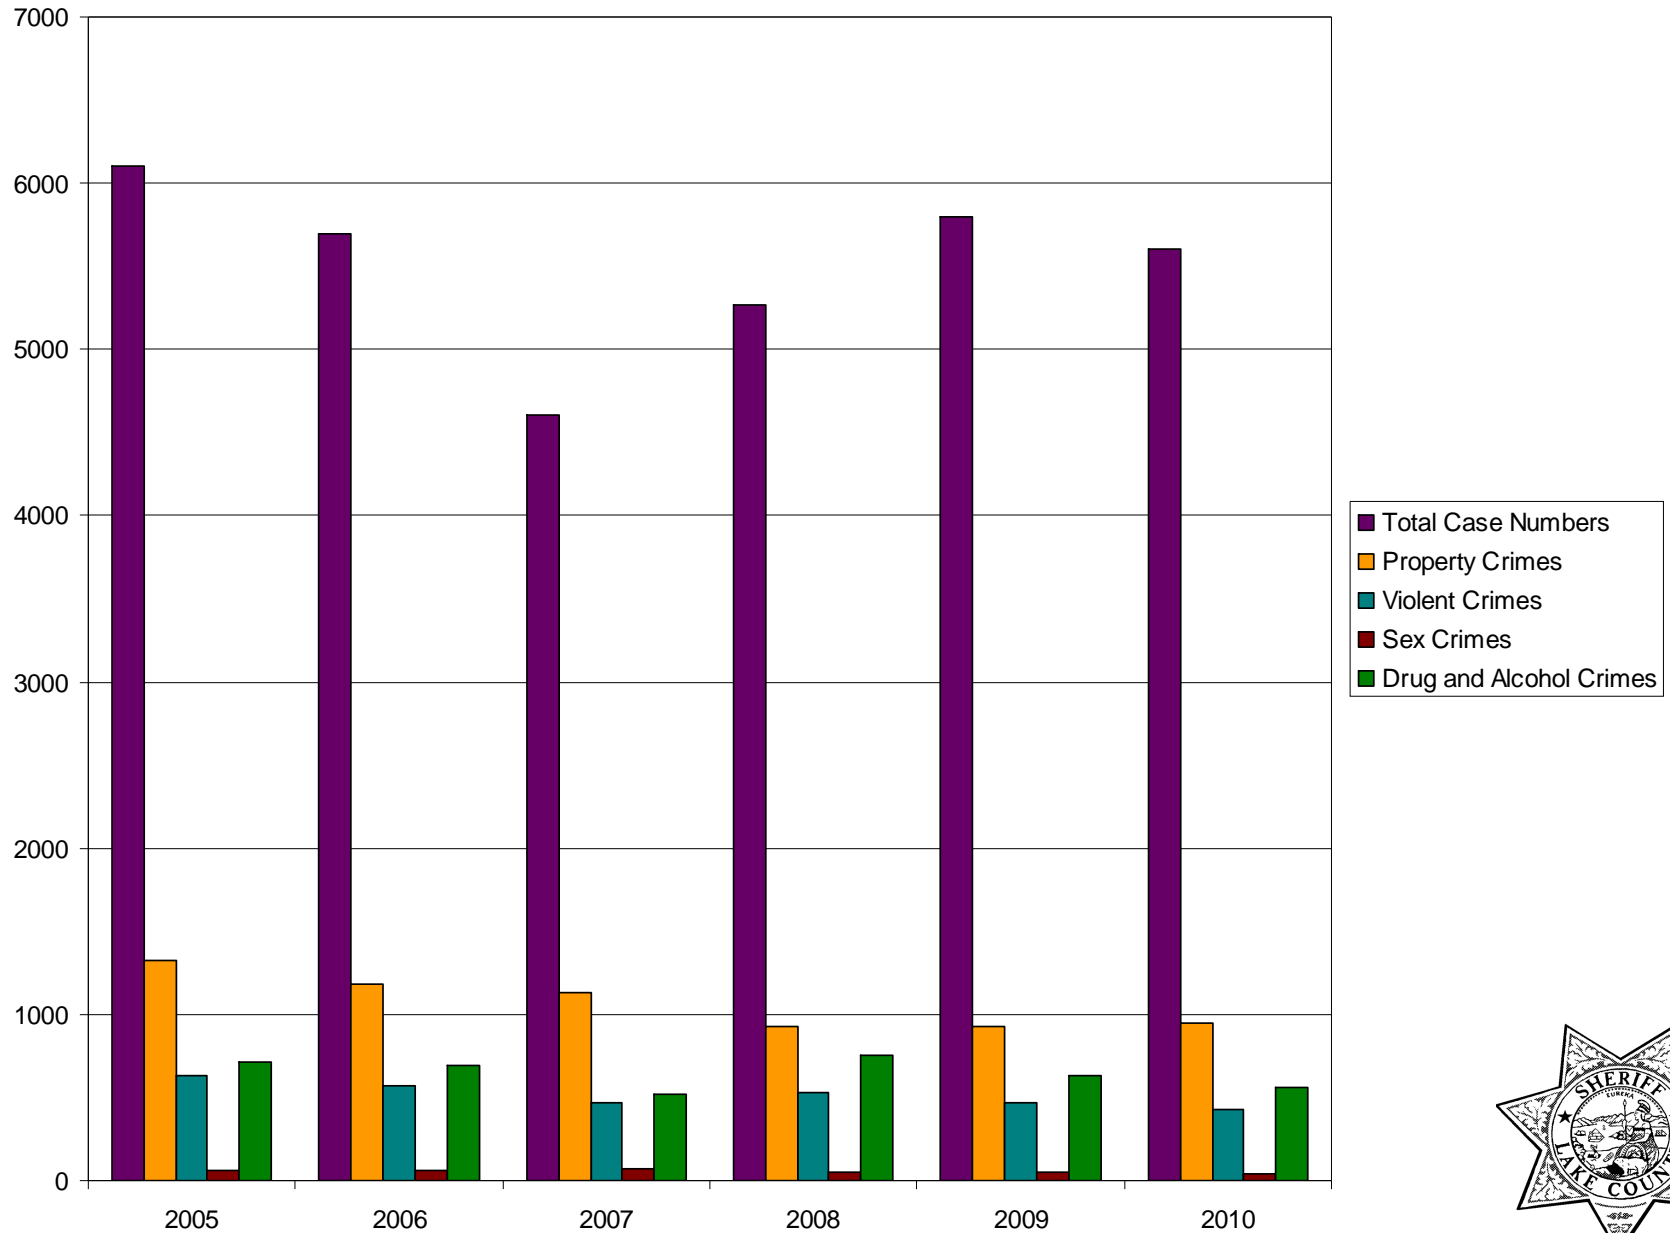

Annual Chart Comparison by Year: 2005-2010

Selected Property Crimes Data 2010

Location	459 PC	488 PC	487 PC	594 PC	496 PC	Total Property Crimes
Clearlake (Unincorporated Area Only)	1	0	4	0	1	6
Clearlake Oaks	50	18	15	39	2	124
Clearlake Park	6	0	0	5	0	11
Cobb	8	3	4	4	0	19
Finley	1	1	4	1	0	7
Glenhaven	4	0	1	2	0	7
Hidden Valley	16	24	9	14	1	64
Kelseyville	90	29	27	54	0	200
Lake Pillsbury	1	0	0	0	0	1
Lakeport (Unincorporated Area Only)	51	19	24	28	3	125
Loch Lomond	4	0	2	1	0	7
Lower Lake	20	9	10	15	0	54
Lucerne	33	16	13	25	0	87
Middletown	22	24	15	29	1	91
Nice	28	15	14	18	5	80
Upperville	17	14	8	20	3	62
Whispering Pines	2	1	1	0	0	4
Witter Springs	0	0	2	0	0	2
Total	354	173	153	255	16	951
	Burglary	Petty Theft	Grand Theft	Vandalism	Possess Stolen Property