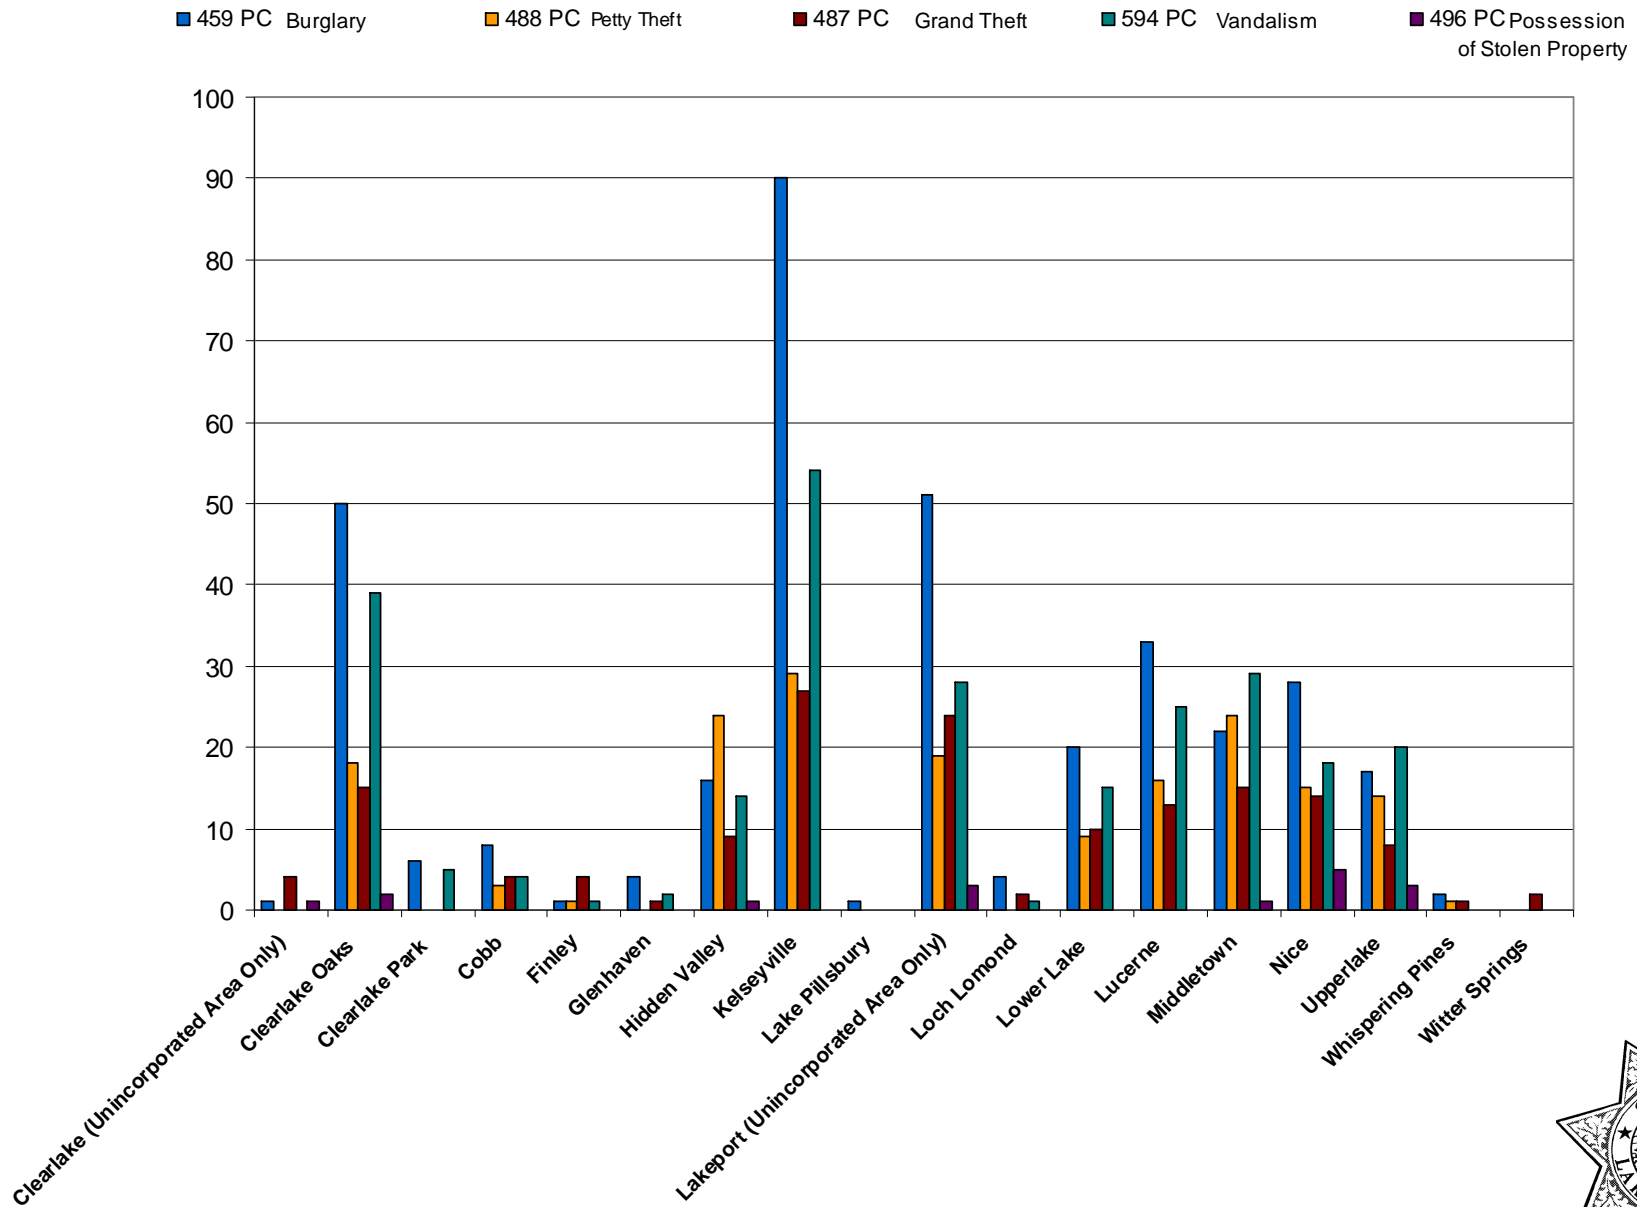

Selected Property Crimes Chart 2010

Selected Violent Crimes Data 2010

Location	187 PC	664/187 PC	273.5 PC	243(e)(1) PC	242 PC	245 PC	211 PC	Total Property Crimes
Clearlake (Unincorporated Area Only)	0	0	1	0	0	0	0	1
Clearlake Oaks	1	0	9	18	21	7	2	58
Clearlake Park	0	0	1	3	0	0	0	4
Cobb	0	0	2	6	1	0	0	9
Finley	0	0	0	2	0	1	0	3
Glenhaven	0	0	0	0	1	0	0	1
Hidden Valley	0	0	5	7	6	1	0	19
Kelseyville	1	1	17	27	25	4	4	79
Lake Pillsbury	0	0	0	0	0	0	0	0
Lakeport (Unincorporated Area Only)	0	1	20	18	23	7	2	71
Loch Lomond	0	0	0	1	3	2	0	6
Lower Lake	1	1	3	12	9	2	0	28
Lucerne	0	2	12	12	19	6	1	52
Middletown	0	0	2	5	11	0	1	19
Nice	0	0	6	16	15	6	2	45
Upperlake	0	0	7	6	16	5	1	35
Whispering Pines	0	0	0	1	0	0	0	1
Witter Springs	0	0	0	0	0	0	0	0
Total	3	5	85	134	150	41	13	431
	Homicide	Attempt Homicide	Felony Domestic Violence	Misdemeanor Domestic Violence	Battery	Assault with A Deadly Weapon	Robbery