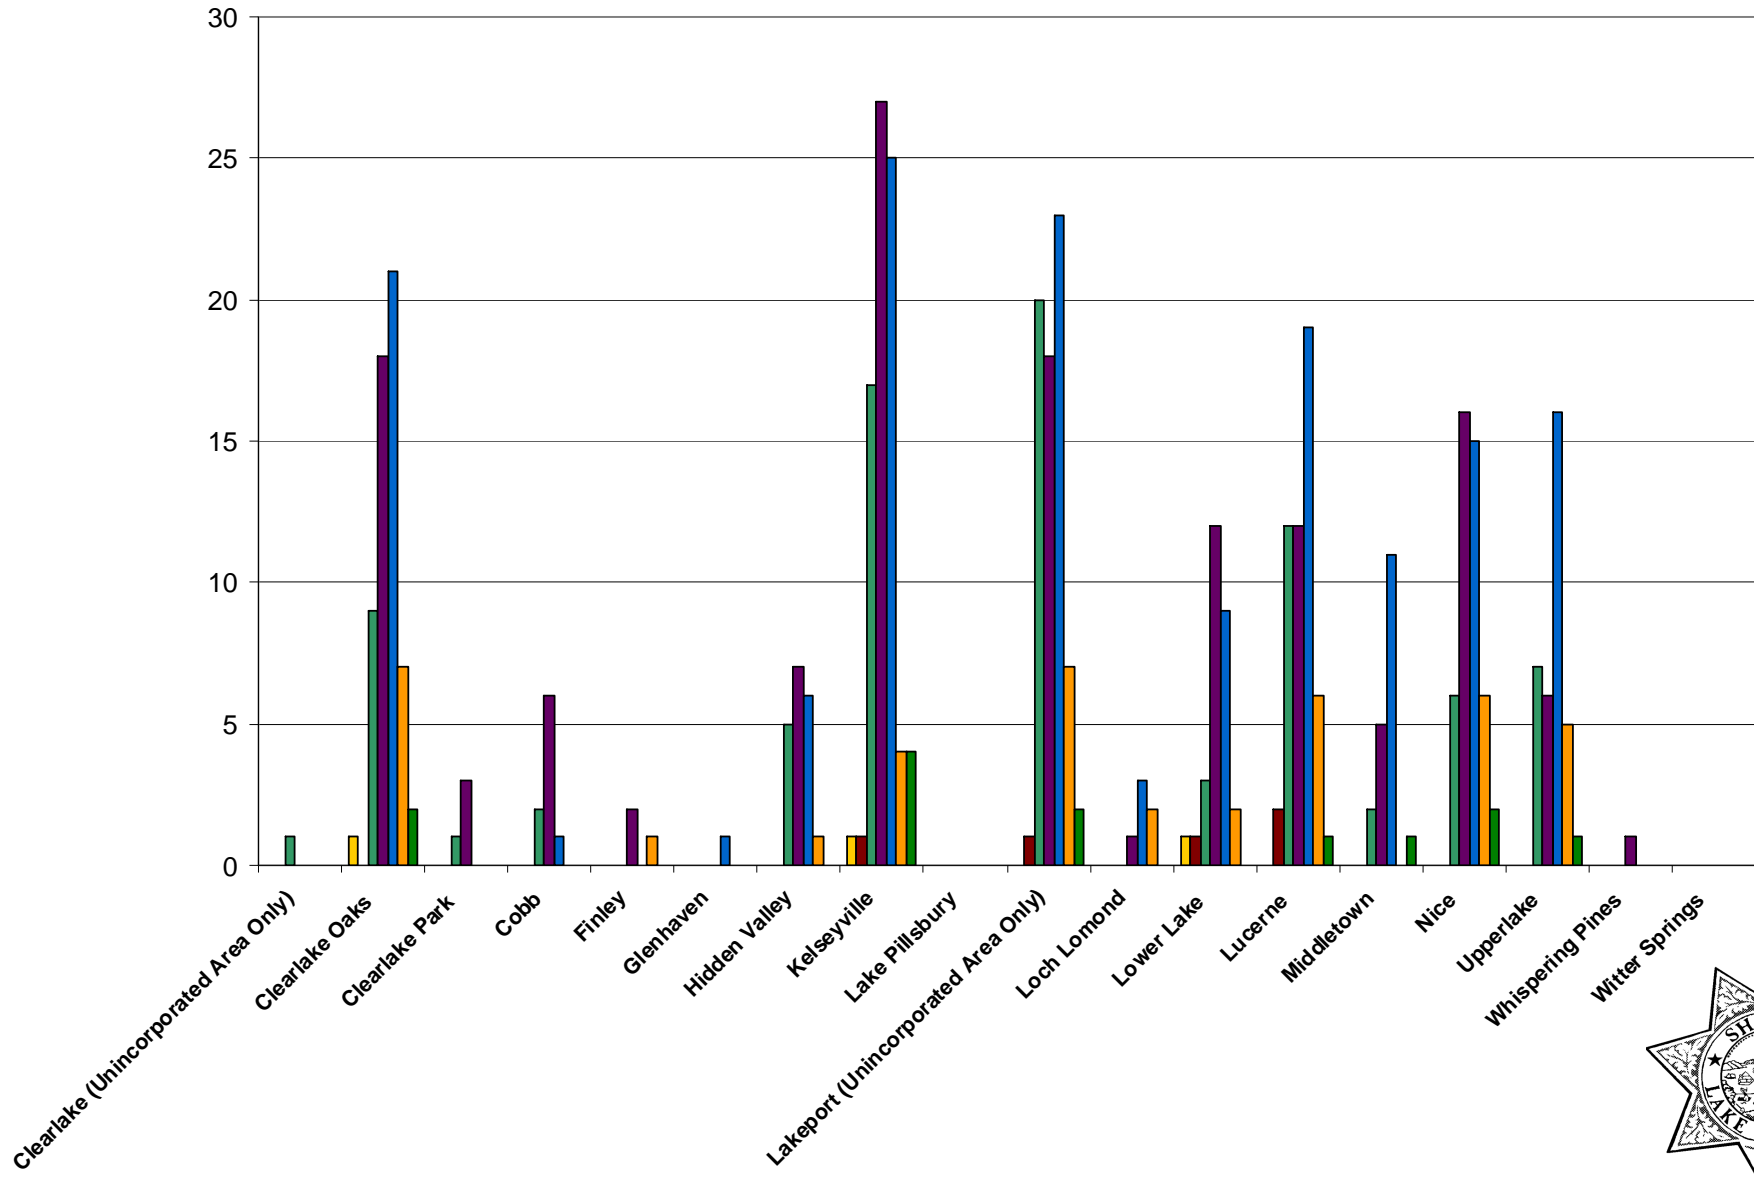

Annual Statistical Comparison by Year: 2005-2010

Year	Total Incidents	Total Case Numbers	Property Crimes	Violent Crimes	Sex Crimes	Drug and Alcohol Crimes
2005	27247	6104	1328	633	63	715
2006	45668	5694	1180	568	66	691
2007	46297	4606	1132	469	70	516
2008	54595	5263	928	530	51	749
2009	51451	5802	927	470	50	635
2010	48625	5602	951	431	36	557
Difference From 2009	Decreased 5%	Decreased 3%	Increased 2.5%	Decreased 8%	Decreased 28%	Decreased 12%

Selected Property Crimes Chart 2010

Selected Violent Crimes Data 2010

Location	187 PC	664/187 PC	273.5 PC	243(e)(1) PC	242 PC	245 PC	211 PC	Total Property Crimes
Clearlake (Unincorporated Area Only)	0	0	1	0	0	0	0	1
Clearlake Oaks	1	0	9	18	21	7	2	58
Clearlake Park	0	0	1	3	0	0	0	4
Cobb	0	0	2	6	1	0	0	9
Finley	0	0	0	2	0	1	0	3
Glenhaven	0	0	0	0	1	0	0	1
Hidden Valley	0	0	5	7	6	1	0	19
Kelseyville	1	1	17	27	25	4	4	79
Lake Pillsbury	0	0	0	0	0	0	0	0
Lakeport (Unincorporated Area Only)	0	1	20	18	23	7	2	71
Loch Lomond	0	0	0	1	3	2	0	6
Lower Lake	1	1	3	12	9	2	0	28
Lucerne	0	2	12	12	19	6	1	52
Middletown	0	0	2	5	11	0	1	19
Nice	0	0	6	16	15	6	2	45
Upperlake	0	0	7	6	16	5	1	35
Whispering Pines	0	0	0	1	0	0	0	1
Witter Springs	0	0	0	0	0	0	0	0
Total	3	5	85	134	150	41	13	431
	Homicide	Attempt Homicide	Felony Domestic Violence	Misdemeanor Domestic Violence	Battery	Assault with A Deadly Weapon	Robbery	

Selected Violent Crimes Chart 2010

■ 187 PC Homicide
 ■ 664/187 PC Attempt Homicide
 ■ 273.5 PC Felony Domestic Violence
 ■ 243(e)(1) PC Misdemeanor Domestic Violence
 ■ 242 PC Battery
 ■ 245 PC Assault with a Deadly Weapon
 ■ 211 PC Robbery