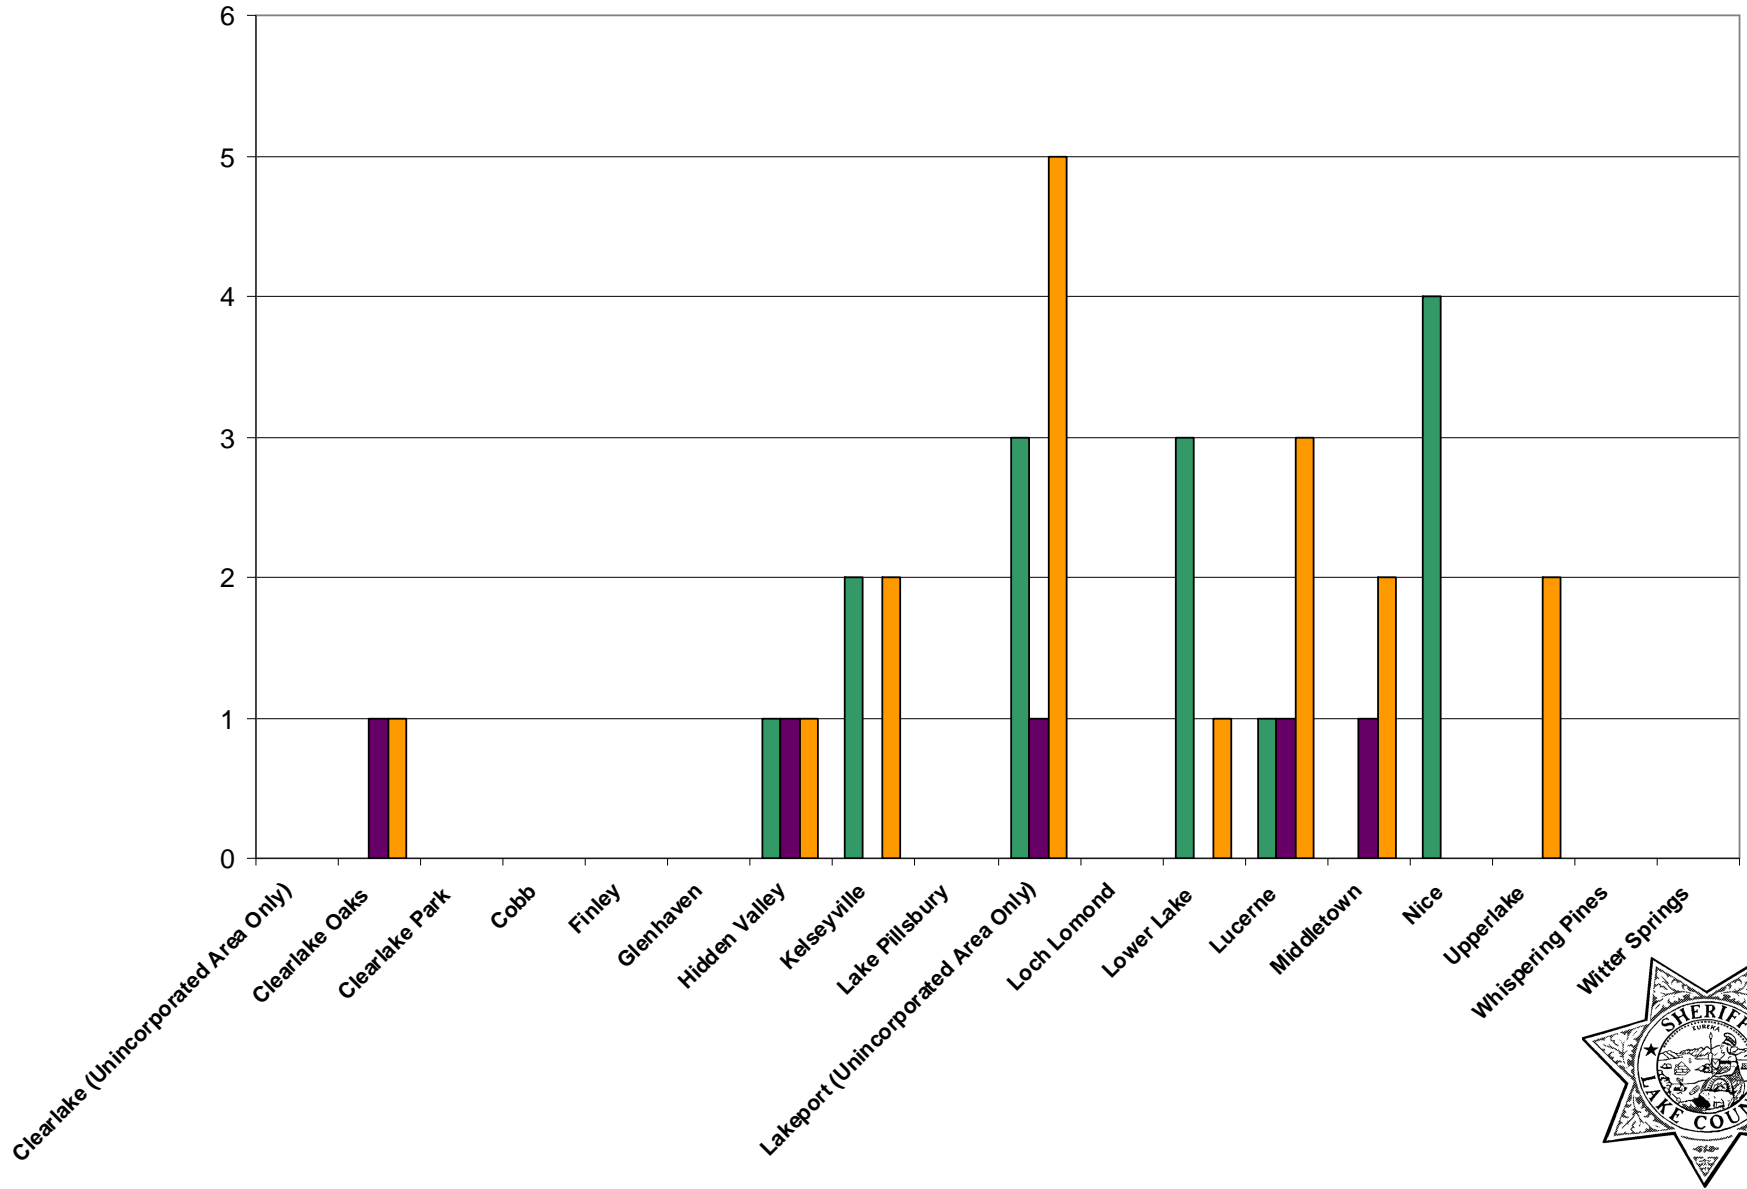

Selected Sex Crimes Chart 2010

■ 261 PC Rape
■ 261.5 Unlawful Sex with Minor
■ 288 Lewd and Lascivious Acts with Child

Selected Drug and Alcohol Crimes Data 2010

Location	23152 CVC	647 (f) PC	11550 H&S	11377 H&S	11378 H&S	11350 H&S	11379 H&S	11358 H&S	11359 H&S	Total Drug and Alcohol Crimes
Clearlake (Unincorporated Area Only)	1	7	5	4	2	0	0	0	0	19
Clearlake Oaks	1	25	12	5	5	3	0	9	1	61
Clearlake Park	0	0	1	0	0	0	0	0	0	1
Cobb	0	1	2	2	0	0	0	0	0	5
Finley	0	2	1	0	1	0	0	0	0	4
Glenhaven	0	1	1	0	0	0	0	0	0	2
Hidden Valley	0	9	2	0	0	0	0	1	0	12
Kelseyville	1	18	8	2	2	3	0	5	1	40
Lake Pillsbury	0	0	0	0	0	0	0	3	0	3
Lakeport (Unincorporated Area Only)	3	45	33	16	11	4	1	14	0	127
Loch Lomond	0	0	0	0	0	0	0	0	0	0
Lower Lake	3	2	3	3	0	1	0	16	1	29
Lucerne	0	29	24	8	7	5	0	0	0	73
Middletown	1	8	4	6	0	0	0	9	0	28
Nice	5	47	17	11	2	4	0	1	0	87
Upperville	1	37	8	4	1	0	0	14	0	65
Whispering Pines	0	1	0	0	0	0	0	0	0	1
Witter Springs	0	0	0	0	0	0	0	0	0	0
Total	16	232	121	61	31	20	1	72	3	557
	DUI	Public Intoxication	Under Influence of Cont. Substance	Possess Cont. Substance	Possess Cont. Substance For Sale	Possess Narcotics	Transport Cont. Substance For Sale	Cultivate Marijuana	Possess Marijuana For Sale